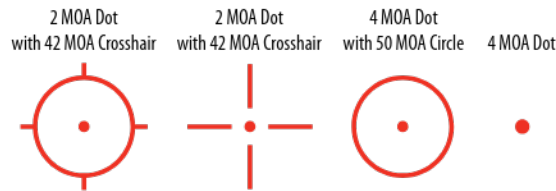

Reflex Sight With Laser

The RS-3324RL Reflex Sight comes equipped with an integrated 650nm red laser that functions separately, four unique reticles, and a quick-release mount that fits both weaver and picatinny rails.

	<u>RS-3324RL</u>
WEIGHT (oz.)	9.15
LENGTH (in.)	4.25
MAGNIFICATION	1X
OBJECTIVE (mm)	33
EYE RELIEF (in.)	UNLIMITED
RETICLE	4 Reticles
CLICK VALUE	1
MOUNT	QR Weaver / Picatinny