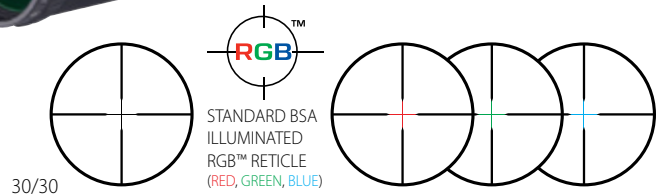

	<u>HS3-9X40TB</u>	<u>HS4-12X40TB</u>	<u>HS4.5-18X44AOIRTB</u>
WEIGHT (oz.)	14	14.25	20.9
LENGTH (in.)	11.75	12.3	13.4
MAGNIFICATION	3-9X	4-12X	4.5-18X
OBJECTIVE (mm)	40	40	44
EYE RELIEF (in.)	3.7 - 4	3.7 - 4	3.6 - 4
RETICLE	BDC-8	BDC-8	BDC-8 Illum.
TUBE DIA.	25.4 mm / 1"	25.4 mm / 1"	25.4 mm / 1"
CLICK VALUE	1/4	1/4	1/4
LENS COATING	FULLY MULTI-COATED	FULLY MULTI-COATED	FULLY MULTI-COATED
RINGS / MOUNT	Rings / Weaver	Rings / Weaver	Rings / Weaver

	<u>17-39X40AOWRTB</u>	<u>17-12X40AOWRTB</u>
WEIGHT (oz.)	22.3	22.7
LENGTH (in.)	12.2	12.7
MAGNIFICATION	3-9X	3-12X
OBJECTIVE (mm)	40	40
EYE RELIEF (in.)	3.7 - 4	3.7 - 4
RETICLE	30/30	30/30
TUBE DIA.	25.4 mm / 1"	25.4 mm / 1"
CLICK VALUE	1/4	1/4
LENS COATING	FULLY COATED	FULLY COATED
RINGS / MOUNT	Rings / Dovetail	Rings / Dovetail

30/30

Sweet .17 SP Series

The BSA® Sweet .17 SP Rifle Scope is specifically designed for the .17HMR. This series features side parallax adjustment from 10 yards to infinity, fully multiccoated lenses, 3" sunshade and fast focus. The Sweet .17 SP features an elevation turret ballistically calibrated for a 17-grain and 20-grain cartridge. Matte black finish. Waterproof, shockproof and fogproof.

	<u>S17-312X40</u>	<u>S17-312X40RGBGE</u>	<u>S17-618X40SP</u>
WEIGHT (oz.)	19.9	20.6	19.9
LENGTH (in.)	12.6	13	13.2
MAGNIFICATION	3-12X	3-12X	6-18X
OBJECTIVE (mm)	40	40	40
EYE RELIEF (in.)	3.7 - 4	3.7 - 4	3.7 - 4
RETICLE	30/30	CROSS-GLASS ETCHED RGB-ILL	30/30
TUBE DIA.	25.4 mm / 1"	25.4 mm / 1"	25.4 mm / 1"
CLICK VALUE	1/4	1/4	1/4
LENS COATING	FULLY MULTI-COATED	FULLY MULTI-COATED	FULLY MULTI-COATED
RINGS / MOUNT	N/A	N/A	N/A